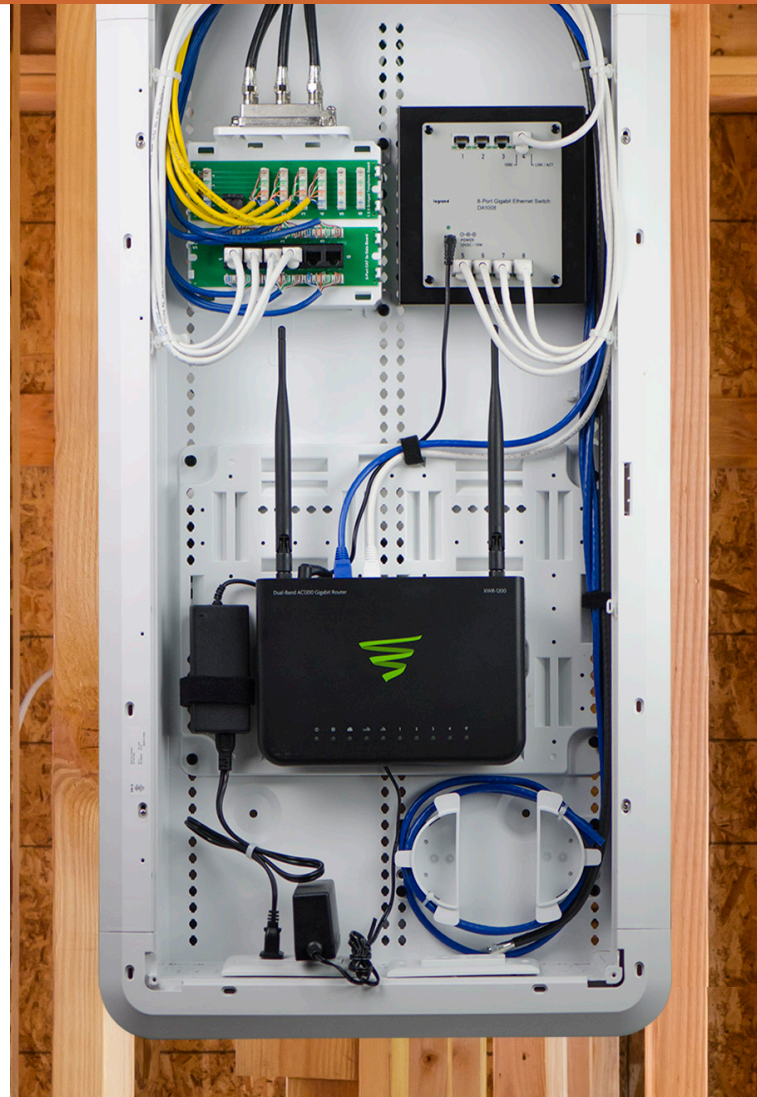

Options

- Wireless Access Point (WAP) for enhancing your wireless network within your home
- Front door communication
- Additional TV locations
- Additional Data/Phone locations
- Additional multimedia locations perfect for streaming media and smart TVs (data, TV, and phone)
- Active networked home
- Recessed flat panel TV pre-wire

*Modules pictured are sold separately. Number of Cat6 & RG6 locations vary by builder/neighborhood/model.