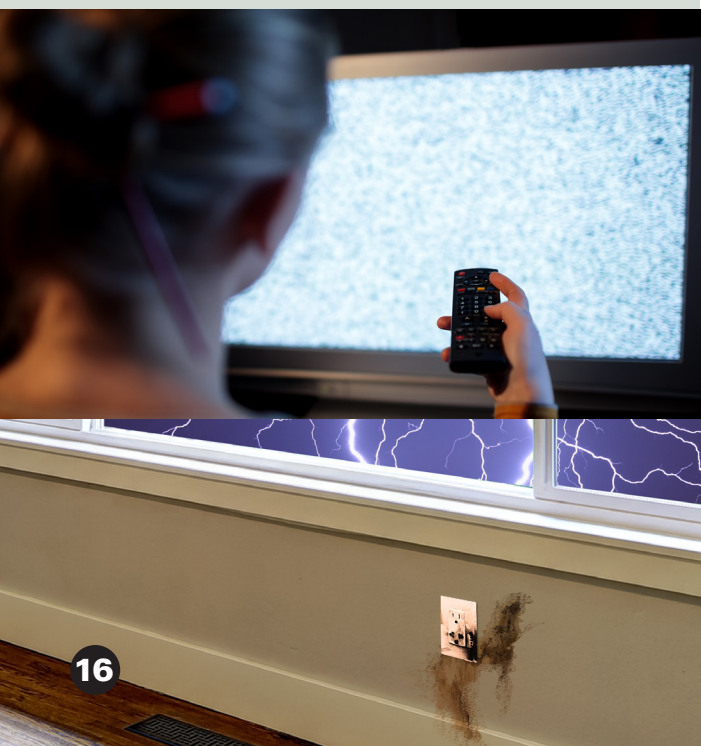

Extended Warranty

Service When You Need It

You'll have added peace of mind knowing that your purchases will be fixed or could be replaced if something goes wrong. If you are having trouble with a product, you'll have immediate access to an authorized service professional who can diagnose the problem.

Designed to help manage the cost and inconveniences of covered product failures, a Quality Service Plan (QSP) can be purchased for just a fraction of what you could pay for service repair.

- Saves time since you no longer have to search for a repair company to fix your damaged merchandise
- If a covered product is not repairable, it could be replaced with a new model
- Many of our service plans offer on-site repair for added convenience

FREE Setup and Training!

Let's out-smart your new Smart Home

As part of the orientation, a **Castle Protection** representative will come to your home (FREE of charge) to provide you with the key to unlocking all the features and benefits of your new home technology systems including:

- Explanation of system operation
- Removal of all preset codes
- User codes set-up
- Show you how to set up event notifications
- Customizing your system for the safety and protection of your family
- Answering any questions

Thank you for reviewing the **Castle Protection** Smart Home brochure. You can contact us anytime.

Castle Protection & Automation

8388 S. Tamiami Trail, Suite 60

Sarasota, FL 34238

866.780.6981

Florida License # EG13000253