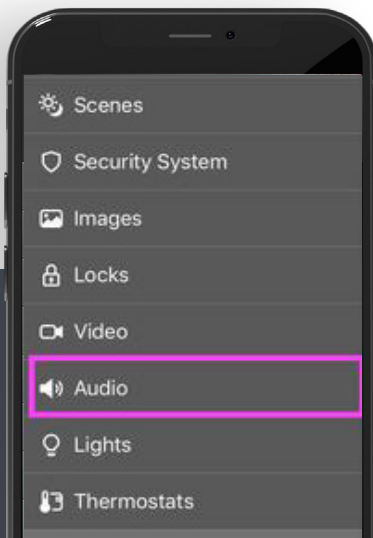

Whole Home Audio

Your music, your home, your space – let's get wired for uninterrupted rock!

True listening freedom with built-in access to endless music options. Play Pandora in your kitchen, iTunes in the den, or the same song throughout the entire house. Offering flexible wired and wireless solutions as well as seamless integration into advanced control systems.

Users can take control with an in-wall fixed-location option or by using intuitive Apple or Android apps for tablets and smartphones.

Music by the Room

Build a whole-house audio system, one room at a time - and easily control it from your smart phone or tablet.

Play your favorite streaming stations and services through a pair of high-performance stereo in-ceiling speakers and amplification.

Options available for 1/3/6 rooms