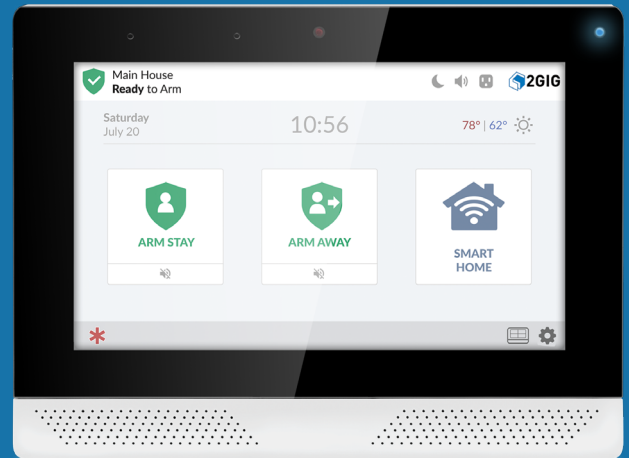

Surveillance

Smarter Home Security

Never be more than a few clicks away from monitoring your home and those who are important to you. Easily control your doors inside and out, day or night, and speak with visitors from any location in your home. You'll enjoy the utmost security with our high-resolution camera offerings.

Home Security

Peace Of Mind In The Palm Of Your Hand

Monitor your home—from any smartphone or tablet. You don't even have to get out of bed to see your networked cameras. From checking for intruders, to deliveries at the front door, or who has come and left the house safe and sound.

With one touch you activate the security alarm and the lights come on. A smart home is a safe home. And your family's well-being has never been more secure.

Kwikset

A Complete Security Package

- (1) EDGE 7" Touch Panel
- (1) Z-Wave Thermostat
- Wireless Sensors to every door/window
- (3) Z-Wave Smart Light Switches
- (1) Kwikset Z-Wave Door Lock
- (1) Wireless Motion Sensor

The Home Connection Center is where it all comes together. Signals from the outside world (telephone, cable TV, satellite, internet) enter the Home Connection Center and are distributed throughout the house.